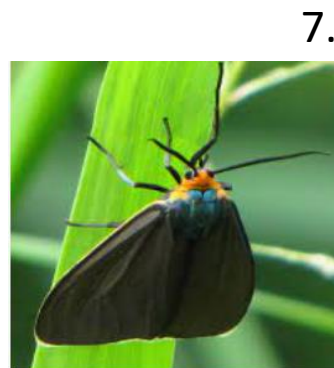

1. Least Skipper
2. Virginia Ctenucha

Dragonflies (2020 – 2022):

Ruby Mohawk

Black Saddlebags (seen by Kathleen D.)

Eastern Amberwing

Widow Skimmer

Common Whitetail

Twelve-spotted Skimmer (both male and female
– the female was laying eggs - this is a new
species for PTA)

2022 Pine Tree Acres Pollinator Inventory

Butterflies

1. Eastern Tiger Swallowtail - 1
2. Cabbage White - 33
3. Clouded Sulphur - 12
4. Summer Azure - 1
5. Great Spangled Fritillary - 1
6. Least Skipper - 2 (new to the PTA list)
7. Virginia Ctenucha – 1

Dragonflies

8. Twelve-spotted Skimmer (both male and female – the female was laying eggs - this is a new species for PTA)
9. Widow Skimmer - male
10. Common Whitetail

Conditions – earlier in the summer, rained in the a.m., slightly overcast from 1 p.m. – 3 p.m.