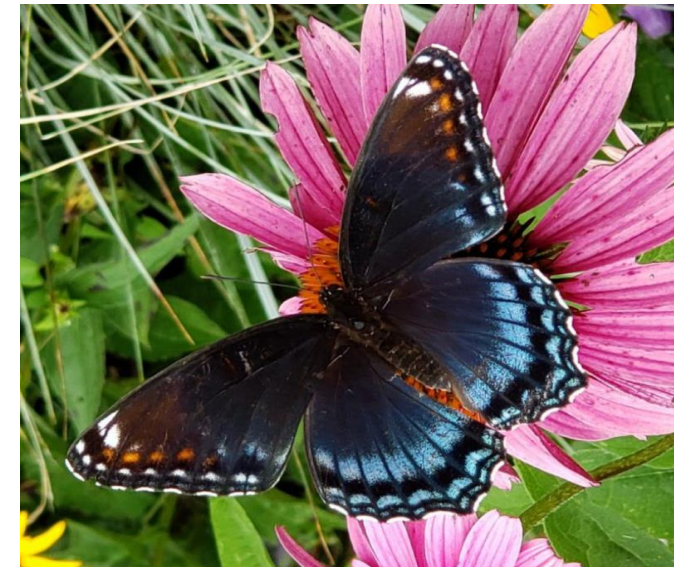

7.

8.

9.

12.

13.

New this year at PTA:
 Spicebush Swallowtail
 Eastern Tailed-Blue
 Summer Azure
 Great Spangled Fritillary
 Viceroy
 Common Wood-Nymph
 Wild Indigo Duskywing

14.

15.

10. & 11.

Monarch

Danaus plexippus

Viceroy

Limenitis archippus

2020 - Ruby Meadowhawk dragonfly - 1

2021 Black Saddlebags (seen by Kathleen D.)

2021 Eastern Amberwing